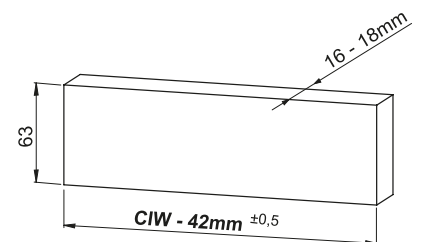

Assembly Movie

Cabinet Dimensions

- Cabinet Internal Width : CIW
- Cabinet Internal Depth : CID
- Drawer Depth : DD
- Drawer Internal Width : DIW
- Nominal Length : NL

Recommended Screw and Templates

Screw Location for the Slides

Screw the slide from marked holes.

Drawer Dimensions

Front Panel

Wooden Drawer Floor

Wooden Backboard

Assembly

Adjustment