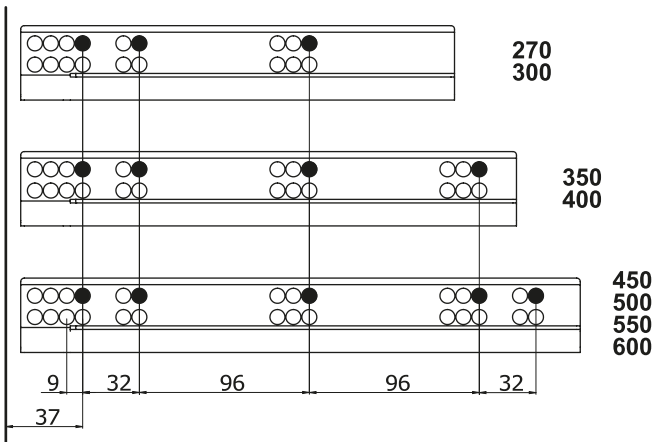

Assembly Movie

Cabinet Dimensions

- Cabinet Internal Width : CIW
- Cabinet Internal Depth : CID
- Drawer Depth : DD
- Drawer Internal Width : DIW
- Nominal Length : NL

Recommended Screw and Templates

Screw Location for the Slides

Screw the slide from marked holes.

Drawer Dimensions

Front Panel

Wooden Drawer Floor

Wooden Backboard

Assembly

Adjustment