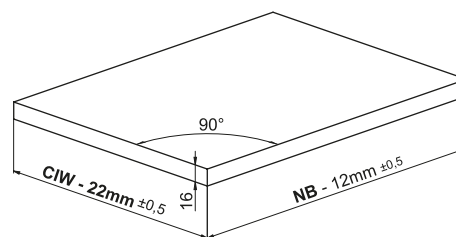

Assembly Movie

Cabinet Dimensions

- Cabinet Internal Width : CIW
- Cabinet Internal Depth : CID
- Drawer Depth : DD
- Drawer Internal Width : DIW
- Nominal Length : NL

Recommended Screw and Templates

Screw Location for the Slides

Screw the slide from marked holes.

Drawer Dimensions

Front Panel

Wooden Drawer Floor

Wooden Backboard

Assembly

Adjustment