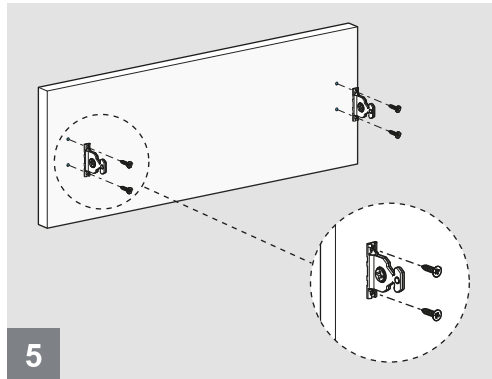

Assembly Movie

Cabinet Dimensions

- Cabinet Internal Width : CIW
- Cabinet Internal Depth : CID
- Drawer Depth : DD
- Drawer Internal Width : DIW
- Nominal Length : NL

Recommended Screw and Templates

Screw Location for the Slides

Screw the slide from marked holes.

Drawer Dimensions

Front Panel

Wooden Drawer Floor

Wooden Backboard

Assembly

Adjustment