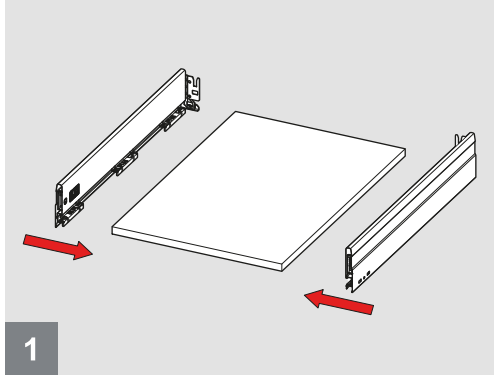

Assembly Movie

Cabinet Dimensions

- Cabinet Internal Width : CIW
- Cabinet Internal Depth : CID
- Drawer Depth : DD
- Drawer Internal Width : DIW
- Nominal Length : NL

Recommended Screw and Templates

Screw Location for the Slides

Screw the slide from marked holes.

Drawer Dimensions

Front Panel

Wooden Drawer Floor

Wooden Backboard

Assembly

Adjustment