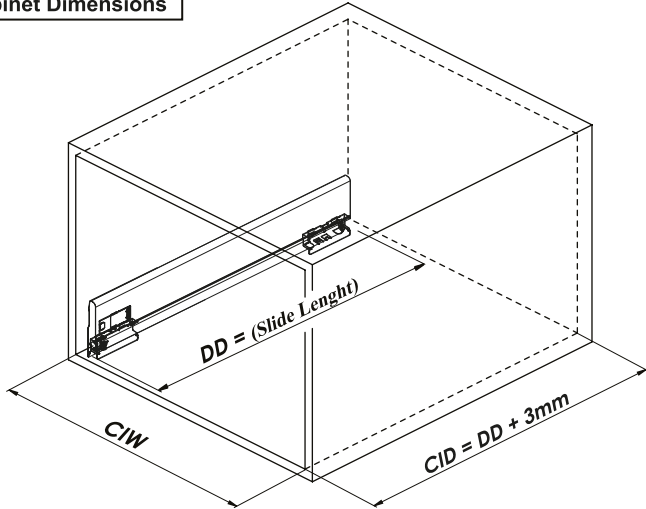

Assembly Movie

Cabinet Dimensions

- Cabinet Internal Width : CIW
- Cabinet Internal Depth : CID
- Drawer Depth : DD
- Drawer Internal Width : DIW
- Nominal Length : NL

Recommended Screw and Templates

Screw Location for the Slides

Screw the slide from marked holes.

Drawer Dimensions

Front Panel

Wooden Drawer Floor

Wooden Backboard

Assembly

Adjustment