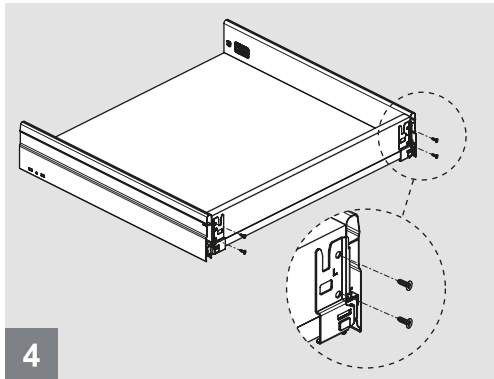

Assembly Movie

Cabinet Dimensions

- Cabinet Internal Width : CIW
- Cabinet Internal Depth : CID
- Drawer Depth : DD
- Drawer Internal Width : DIW
- Nominal Length : NL

Recommended Screw and Templates

Screw Location for the Slides

Screw the slide from marked holes.

Drawer Dimensions

Front Panel

Wooden Drawer Floor

Wooden Backboard

Assembly

Adjustment