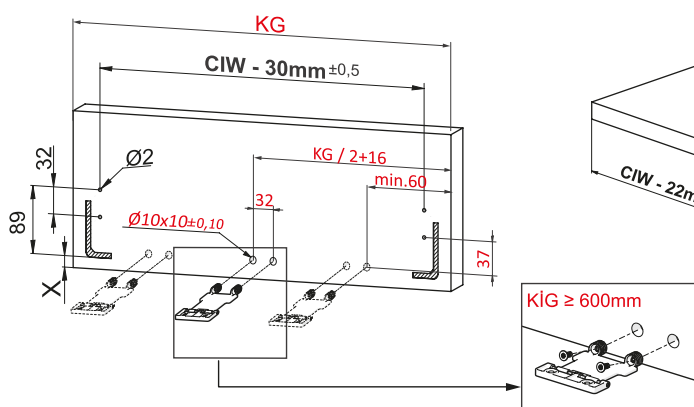

Assembly Movie

Cabinet Dimensions

- Cabinet Internal Width : CIW
- Cabinet Internal Depth : CID
- Drawer Depth : DD
- Drawer Internal Width : DIW
- Nominal Length : NL

Recommended Screw and Templates

Screw Location for the Slides

Screw the slide from marked holes.

Drawer Dimensions

Front Panel

Wooden Drawer Floor

Wooden Backboard

Assembly

Adjustment