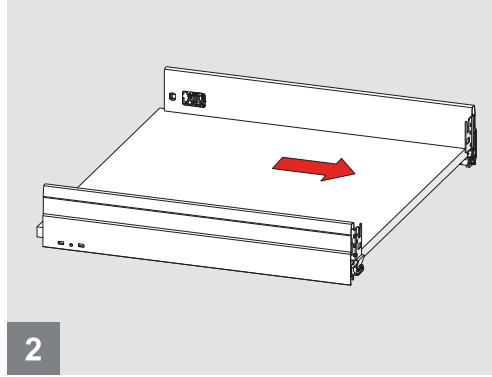

Assembly Movie

Cabinet Dimensions

- Cabinet Internal Width : CIW
- Cabinet Internal Depth : CID
- Drawer Depth : DD
- Drawer Internal Width : DIW
- Nominal Length : NL

Recommended Screw and Templates

Screw Location for the Slides

Screw the slide from marked holes.

Drawer Dimensions

Front Panel

Wooden Drawer Floor

Wooden Backboard

Assembly

Adjustment